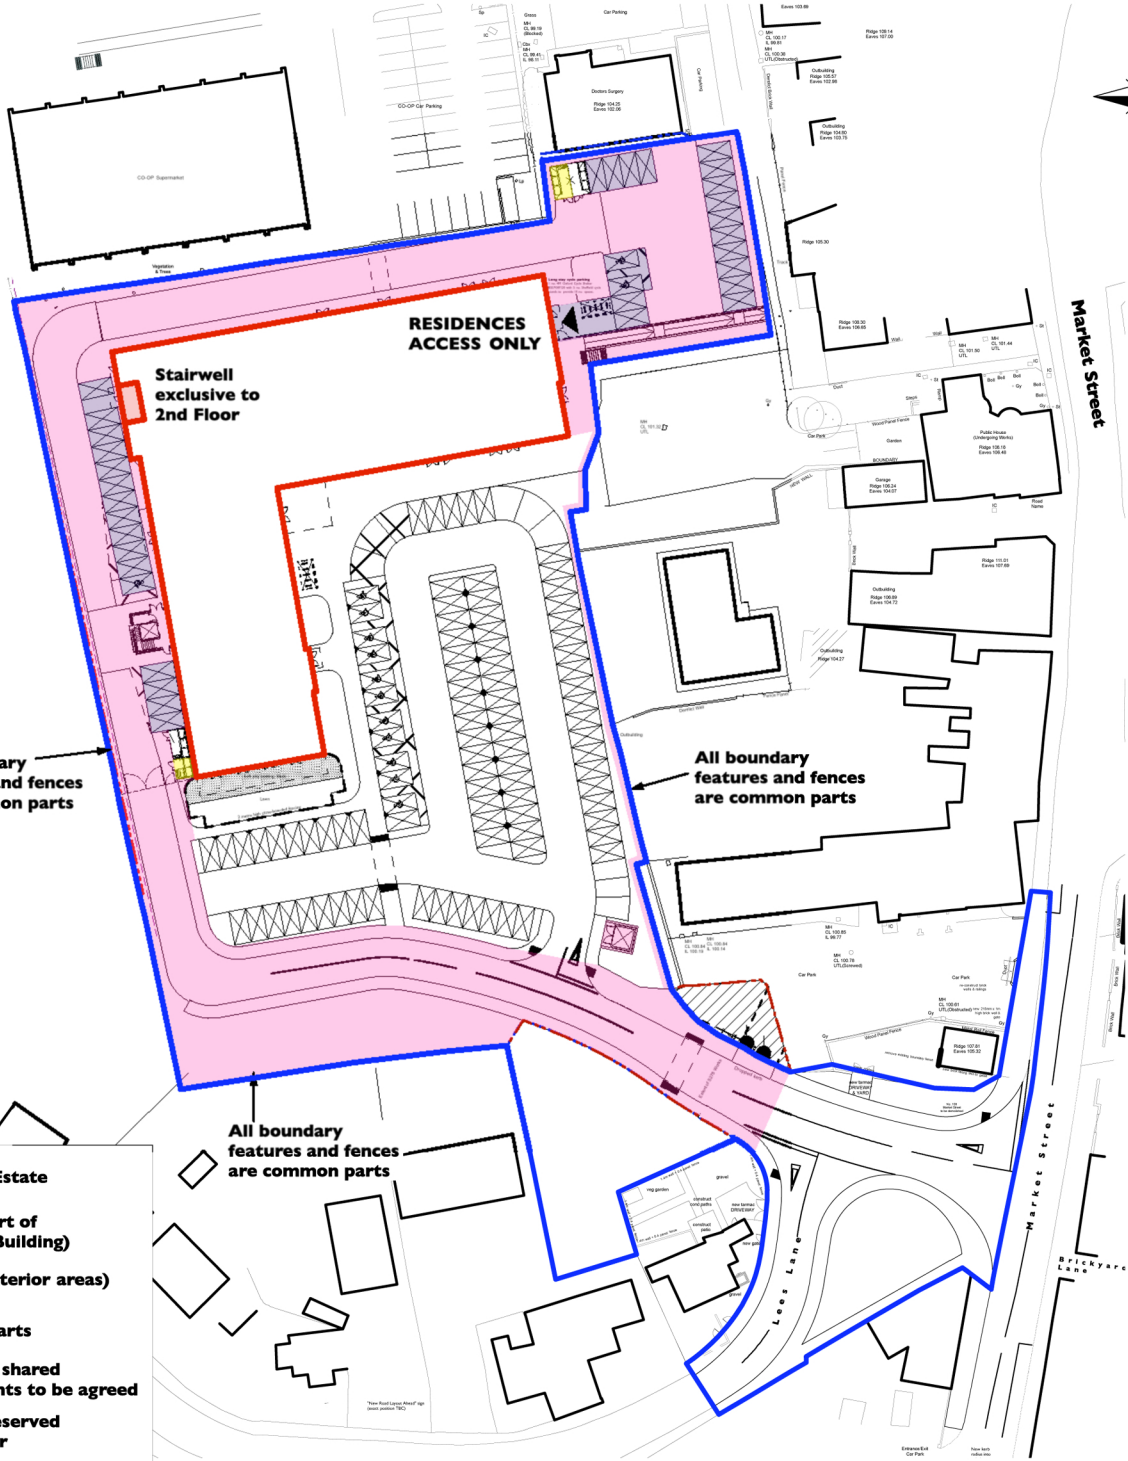

SKYLIGHT APARTMENTS

AT THE HUB

- Landlords Estate
- Demise (part of Landlords Building)
- Demise (Exterior areas)
- Common Parts
- Bin Store - shared arrangements to be agreed
- Stairwell reserved to 2nd Floor